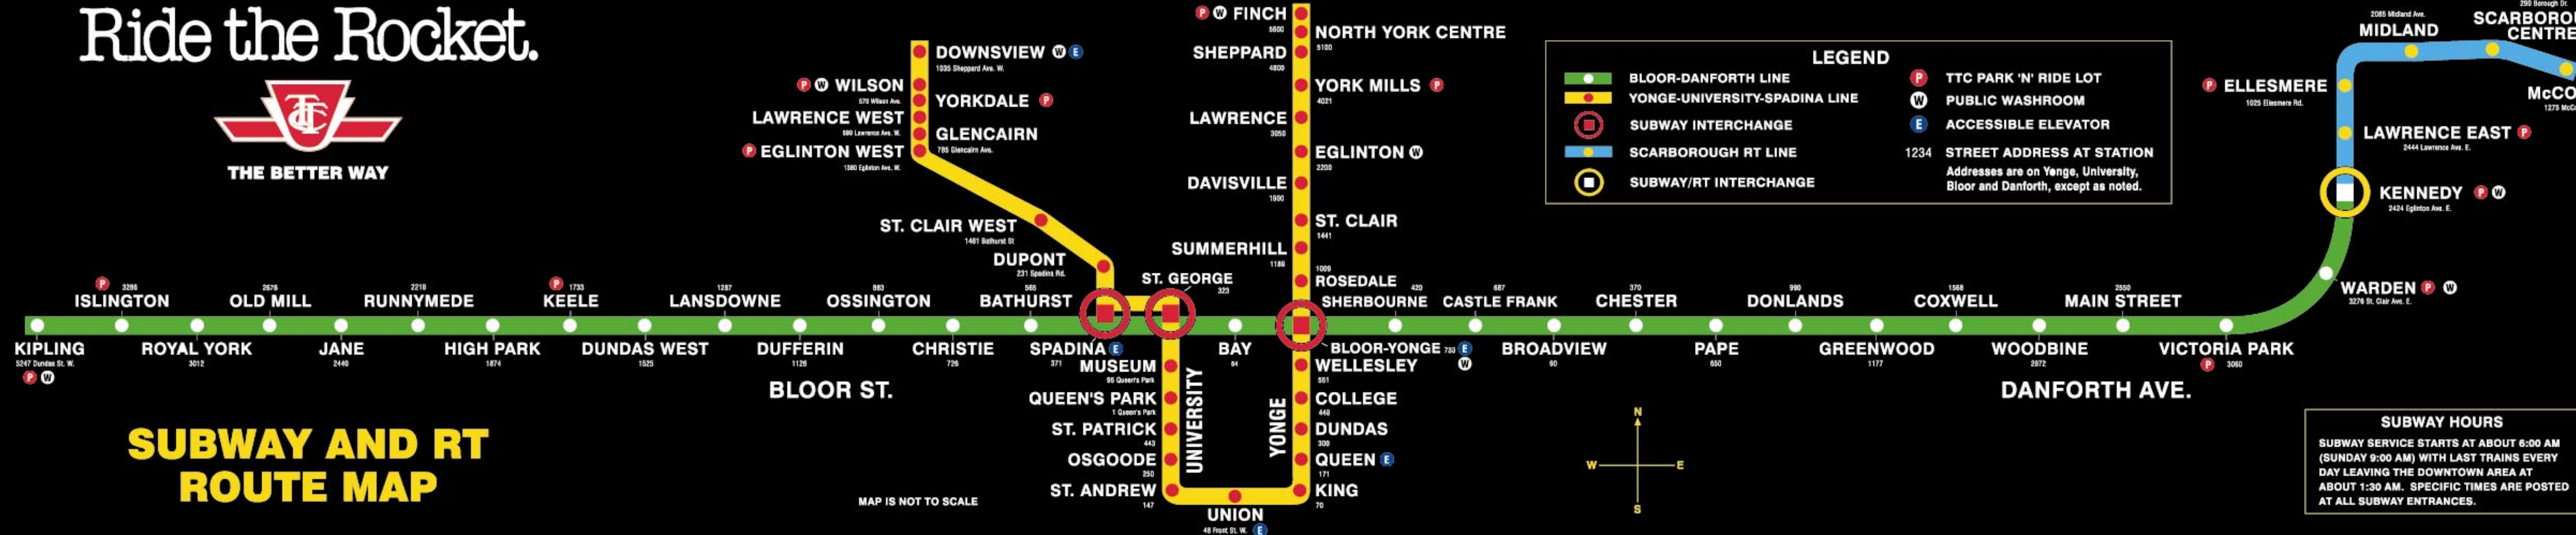

# Ride the Rocket.

## SUBWAY AND RT ROUTE MAP

MAP IS NOT TO SCALE

**SUBWAY HOURS**  
 SUBWAY SERVICE STARTS AT ABOUT 6:00 AM (SUNDAY 9:00 AM) WITH LAST TRAINS EVERY DAY LEAVING THE DOWNTOWN AREA AT ABOUT 1:30 AM. SPECIFIC TIMES ARE POSTED AT ALL SUBWAY ENTRANCES.